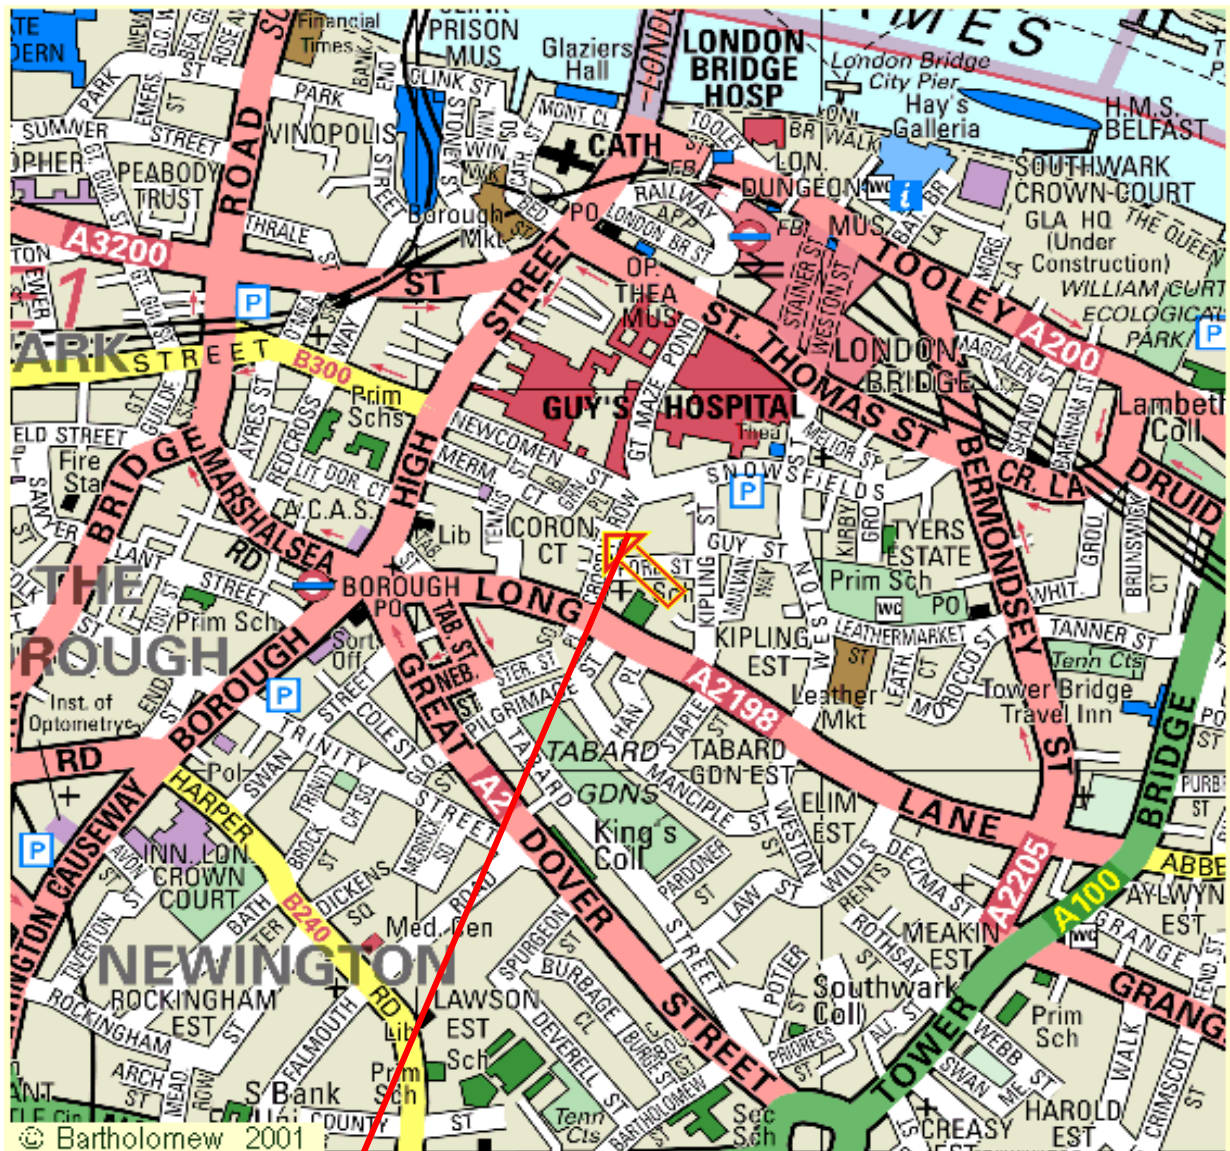

DATA CRAFT DESIGN LIMITED

Head Office location as of, Thursday 19th June 2003

Datacraft Design Ltd
5 Baden Place
Crosby Row
SE1 1YW

New Phone number:
0845 241 0202
New Fax number:
0845 241 0222

Nearest public transport:

London Bridge Mainline & Tube
(4 minute walk to premises)

Borough Tube – Northern Line
(5 minute walk to premises)